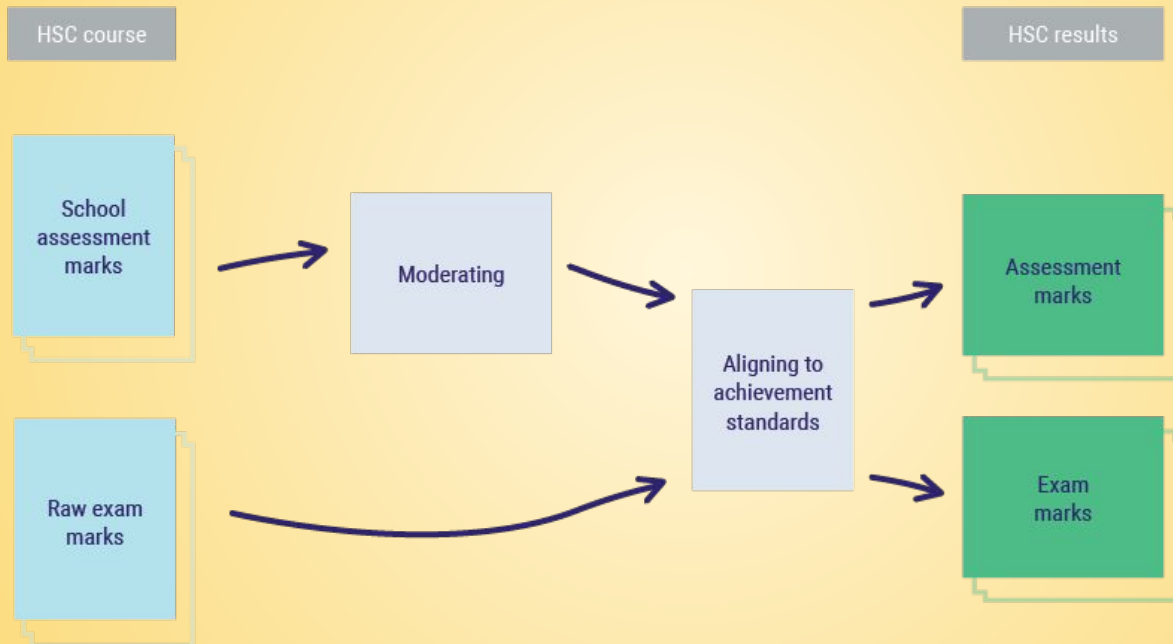

**Edmund Rice College
HSC 2020 Webinar 06/05**

**Mr Bradley Milner
Director of Studies**

HSC Traditional Calculations

Internal Assessment

This year due to COVID19 NESAs has modified the way in which schools are presenting internal assessment.

- Syllabus requirements can be altered with Principal approval.
- Assessment programs may be adapted for online learning.
- Principles of assessment are still required.
- Evidence for misadventure must be appropriate.

ERC RESPONSE

- **Assessment grids for term 2 changed and students notified**

Trial Examinations

ERC

- Moved back until week 5 term 3
- Most courses Complete before Trial
- Final opportunity for feedback before exams
- Workshops for review and feedback
- Provide social distancing inline with Government and Health advice.

Changes may occur when HSC Timetable is released May 15.

Major Works

Hand in dates

- Industrial Technology : Thursday 27th August
- Visual Arts : Monday 14 September
- **Music Date Unchanged**

Marking

Marking for the Major works has shifted internally for the following